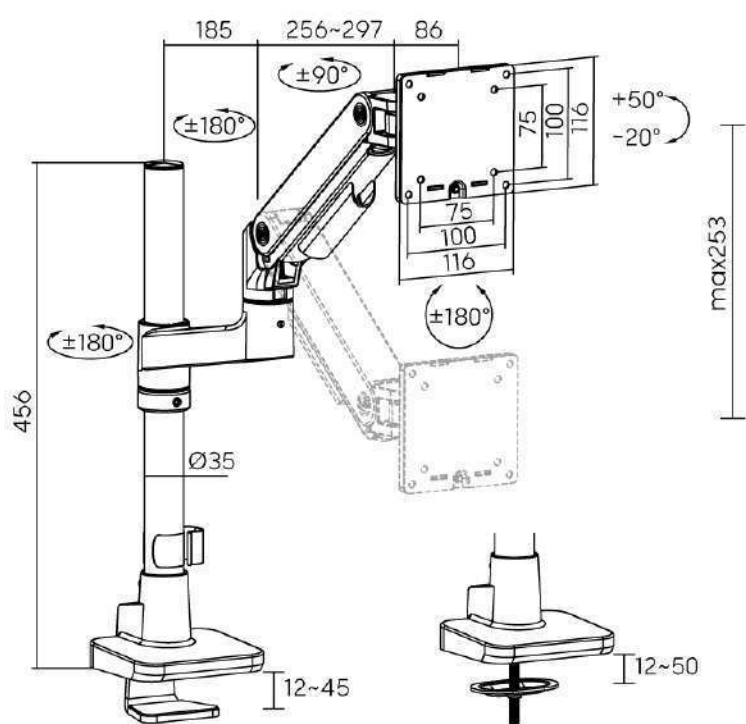

GLD-024

Color:

| Item No. | GLD-012 / 012UC | GLD-022 / 022UC | GLD-024 / 024UC |
|------------------------------|--------------------------|--------------------------|--------------------------|
| Fit Screen Size | 17" - 49" | 17" - 32" | 17" - 35" |
| Weight Capacity (per screen) | 2~20kg (4.4lbs~44lbs) | 1~9kg (2.2lbs~19.8lbs) | 2~20kg (4.4lbs~44lbs) |
| Tilt Range | +50°~-20° | +10°~-10° | +50°~-20° |
| Swivel Range | +90°~-90° | +10°~-10° | +90°~-90° |
| Screen Rotation | +180°~-180° | +180°~-180° | +180°~-180° |
| Material | Steel, Aluminum, Plastic | Steel, Aluminum, Plastic | Steel, Aluminum, Plastic |

GLIDE SERIES Pole-Mounted Heavy-Duty Gas Spring Monitor Arms

GLD-012P-ML

GLD-012P

Dimensions (mm)

GLD-012P

For Single Monitor

GLD-012UCP

For Single Monitor
with USB-A & USB-C Ports

GLD-012P-ML

For Laptop

GLD-012UCP-ML

For Laptop
with USB-A & USB-C Ports

Color:

| Item No. | GLD-012P / 012UCP | GLD-012P-ML / 012UCP-ML |
|------------------------------|--------------------------|--------------------------|
| Fit Screen Size | 17"-49" | 17"-49" |
| Weight Capacity (per screen) | 2~20kg (4.4lbs~44lbs) | 2~20kg (4.4lbs~44lbs) |
| Laptop Weight Capacity | / | 9kg (19.8lbs) |
| Tilt Range | +50°~-20° | +50°~-20° |
| Swivel Range | +90°~-90° | +90°~-90° |
| Screen Rotation | +180°~-180° | +180°~-180° |
| Material | Steel, Aluminum, Plastic | Steel, Aluminum, Plastic |