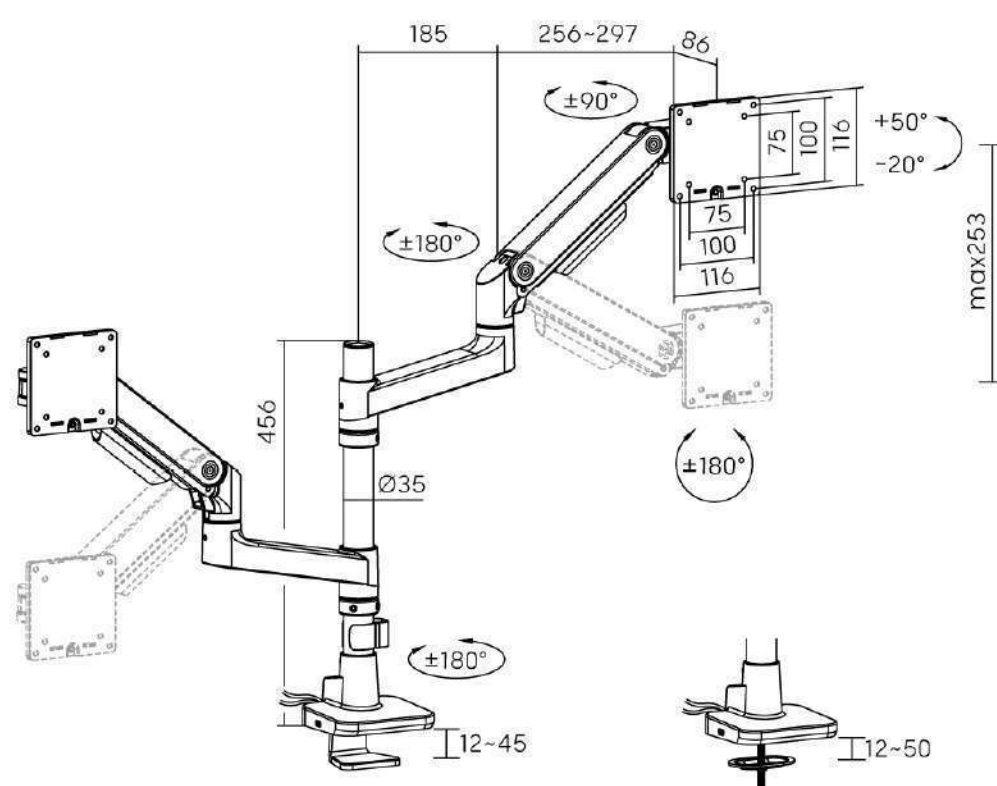

GLIDE SERIES

Pole-Mounted Heavy-Duty Gas Spring Monitor Arms

Dimensions (mm)

GLD-022P For Dual Monitor
GLD-022UCP For Dual Monitor with USB-A & USB-C Ports

GLD-024P For Dual Monitor
GLD-024UCP For Dual Monitor with USB-A & USB-C Ports