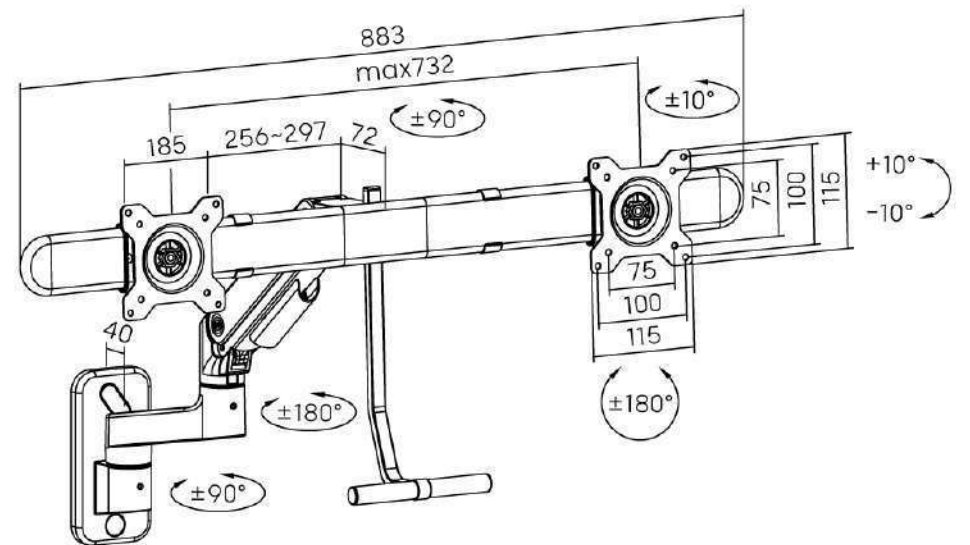

Color:

| Item No. | GLD-022P / 022UCP | GLD-024P / 024UCP | GLD-024-ML / 024UCP-ML |
|------------------------------|--------------------------|--------------------------|--------------------------|
| Fit Screen Size | 17"-32" | 17"-49" | 17"-49" |
| Weight Capacity (per screen) | 1~9kg (2.2lbs~19.8lbs) | 2~20kg (4.4lbs~44lbs) | 2~20kg (4.4lbs~44lbs) |
| Laptop Weight Capacity | / | / | 9kg (19.8lbs) |
| Tilt Range | +10°~-10° | +50°~-20° | +50°~-20° |
| Swivel Range | +10°~-10° | +90°~-90° | +90°~-90° |
| Screen Rotation | +180°~-180° | +180°~-180° | +180°~-180° |
| Material | Steel, Aluminum, Plastic | Steel, Aluminum, Plastic | Steel, Aluminum, Plastic |

GLIDE SERIES

Wall-Mounted Heavy-Duty Gas Spring Monitor Arms

GLD-111

Dimensions (mm)

GLD-1112 For Single Monitor

GLD-2112 For Dual Monitor

Color:

| Item No. | GLD-1112 | GLD-2112 |
|------------------------------|--------------------------|--------------------------|
| Fit Screen Size | 17"-49" | 17"-32" |
| Weight Capacity (per screen) | 2~20kg (4.4lbs~44lbs) | 1~9kg (2.2lbs~19.8lbs) |
| Tilt Range | +50°~-20° | +10°~-10° |
| Swivel Range | +90°~-90° | +10°~-10° |
| Screen Rotation | +180°~-180° | +180°~-180° |
| Material | Steel, Aluminum, Plastic | Steel, Aluminum, Plastic |