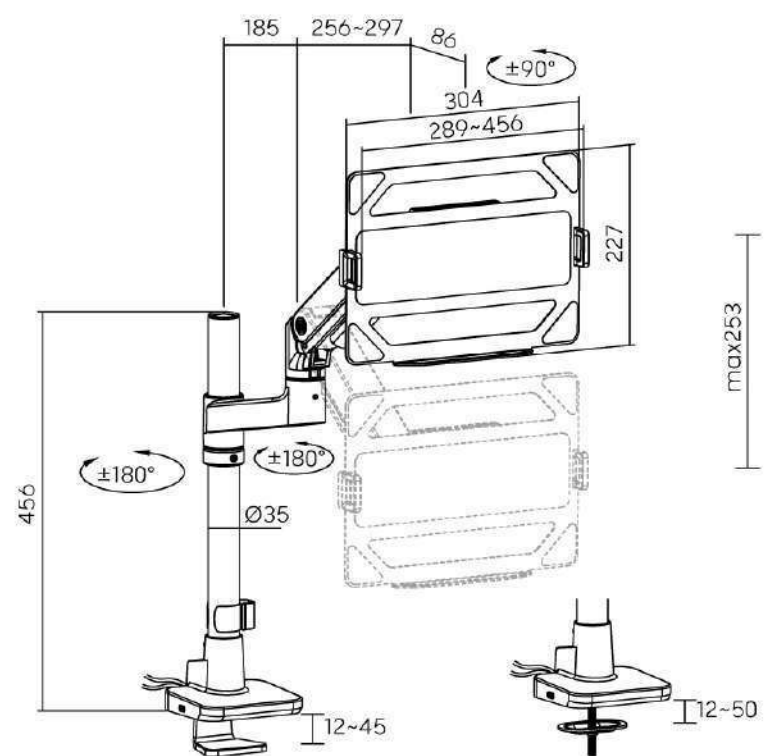

GLD-024

Color:

| Item No. | GLD-012 / 012UC | GLD-022 / 022UC | GLD-024 / 024UC |
|------------------------------|--------------------------|--------------------------|--------------------------|
| Fit Screen Size | 17" - 49" | 17" - 32" | 17" - 35" |
| Weight Capacity (per screen) | 2~20kg (4.4lbs~44lbs) | 1~9kg (2.2lbs~19.8lbs) | 2~20kg (4.4lbs~44lbs) |
| Tilt Range | +50°~-20° | +10°~-10° | +50°~-20° |
| Swivel Range | +90°~-90° | +10°~-10° | +90°~-90° |
| Screen Rotation | +180°~-180° | +180°~-180° | +180°~-180° |
| Material | Steel, Aluminum, Plastic | Steel, Aluminum, Plastic | Steel, Aluminum, Plastic |

GLIDE SERIES Pole-Mounted Heavy-Duty Gas Spring Monitor Arms

GLD-012P-ML

GLD-012P

Dimensions (mm)

GLD-012P

For Single Monitor

GLD-012UCP

For Single Monitor
with USB-A & USB-C Ports

GLD-012P-ML

For Laptop

GLD-012UCP-ML

For Laptop
with USB-A & USB-C Ports

Color:

| Item No. | GLD-012P / 012UCP | GLD-012P-ML / 012UCP-ML |
|------------------------------|--------------------------|--------------------------|
| Fit Screen Size | 17"-49" | 17"-49" |
| Weight Capacity (per screen) | 2~20kg (4.4lbs~44lbs) | 2~20kg (4.4lbs~44lbs) |
| Laptop Weight Capacity | / | 9kg (19.8lbs) |
| Tilt Range | +50°~-20° | +50°~-20° |
| Swivel Range | +90°~-90° | +90°~-90° |
| Screen Rotation | +180°~-180° | +180°~-180° |
| Material | Steel, Aluminum, Plastic | Steel, Aluminum, Plastic |