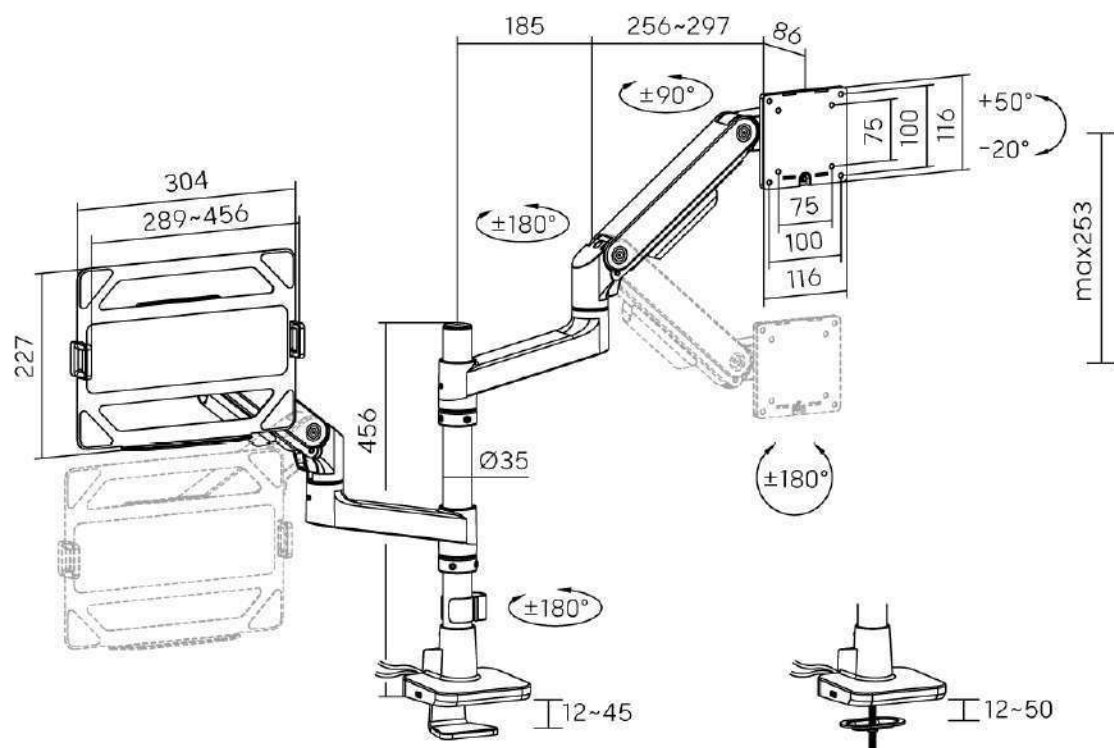

GLD-012P-ML

For Laptop

GLD-012UCP-ML

For Laptop
with USB-A & USB-C Ports

Color:

| Item No. | GLD-012P / 012UCP | GLD-012P-ML / 012UCP-ML |
|------------------------------|--------------------------|--------------------------|
| Fit Screen Size | 17"-49" | 17"-49" |
| Weight Capacity (per screen) | 2~20kg (4.4lbs~44lbs) | 2~20kg (4.4lbs~44lbs) |
| Laptop Weight Capacity | / | 9kg (19.8lbs) |
| Tilt Range | +50°~-20° | +50°~-20° |
| Swivel Range | +90°~-90° | +90°~-90° |
| Screen Rotation | +180°~-180° | +180°~-180° |
| Material | Steel, Aluminum, Plastic | Steel, Aluminum, Plastic |

GLIDE SERIES
Pole-Mounted Heavy-Duty Gas Spring Monitor Arms

Stack Two 49" Monitors
for enhanced work productivity and ergonomic comfort

GLIDE SERIES

Pole-Mounted Heavy-Duty Gas Spring Monitor Arms

Dimensions (mm)

Color:

| Item No. | GLD-022P / 022UCP | GLD-024P / 024UCP | GLD-024-ML / 024UCP-ML |
|------------------------------|--------------------------|--------------------------|--------------------------|
| Fit Screen Size | 17"-32" | 17"-49" | 17"-49" |
| Weight Capacity (per screen) | 1~9kg (2.2lbs~19.8lbs) | 2~20kg (4.4lbs~44lbs) | 2~20kg (4.4lbs~44lbs) |
| Laptop Weight Capacity | / | / | 9kg (19.8lbs) |
| Tilt Range | +10°~-10° | +50°~-20° | +50°~-20° |
| Swivel Range | +10°~-10° | +90°~-90° | +90°~-90° |
| Screen Rotation | +180°~-180° | +180°~-180° | +180°~-180° |
| Material | Steel, Aluminum, Plastic | Steel, Aluminum, Plastic | Steel, Aluminum, Plastic |