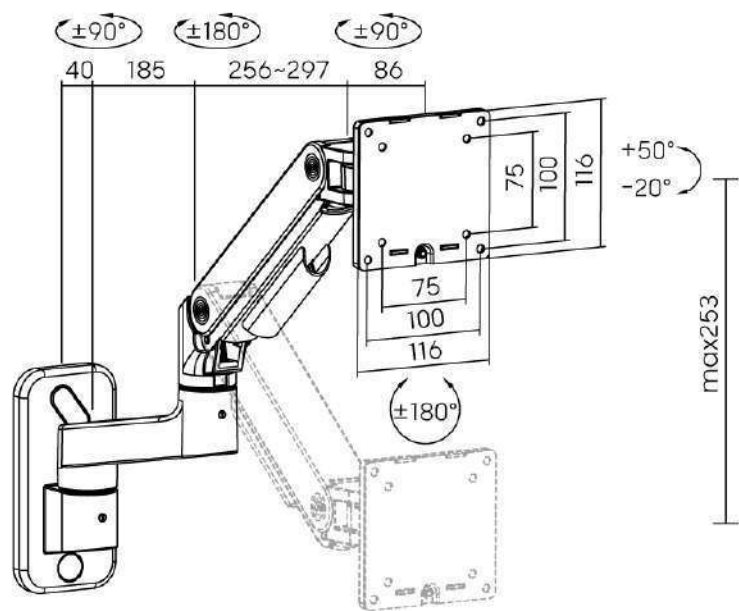

Color:

| Item No. | GLD-022P / 022UCP | GLD-024P / 024UCP | GLD-024-ML / 024UCP-ML |
|------------------------------|--------------------------|--------------------------|--------------------------|
| Fit Screen Size | 17"-32" | 17"-49" | 17"-49" |
| Weight Capacity (per screen) | 1~9kg (2.2lbs~19.8lbs) | 2~20kg (4.4lbs~44lbs) | 2~20kg (4.4lbs~44lbs) |
| Laptop Weight Capacity | / | / | 9kg (19.8lbs) |
| Tilt Range | +10°~-10° | +50°~-20° | +50°~-20° |
| Swivel Range | +10°~-10° | +90°~-90° | +90°~-90° |
| Screen Rotation | +180°~-180° | +180°~-180° | +180°~-180° |
| Material | Steel, Aluminum, Plastic | Steel, Aluminum, Plastic | Steel, Aluminum, Plastic |

GLIDE SERIES

Wall-Mounted Heavy-Duty Gas Spring Monitor Arms

GLD-111

Dimensions (mm)

GLD-1112 For Single Monitor

GLD-2112 For Dual Monitor

Color:

| Item No. | GLD-1112 | GLD-2112 |
|------------------------------|--------------------------|--------------------------|
| Fit Screen Size | 17"-49" | 17"-32" |
| Weight Capacity (per screen) | 2~20kg (4.4lbs~44lbs) | 1~9kg (2.2lbs~19.8lbs) |
| Tilt Range | +50°~-20° | +10°~-10° |
| Swivel Range | +90°~-90° | +10°~-10° |
| Screen Rotation | +180°~-180° | +180°~-180° |
| Material | Steel, Aluminum, Plastic | Steel, Aluminum, Plastic |