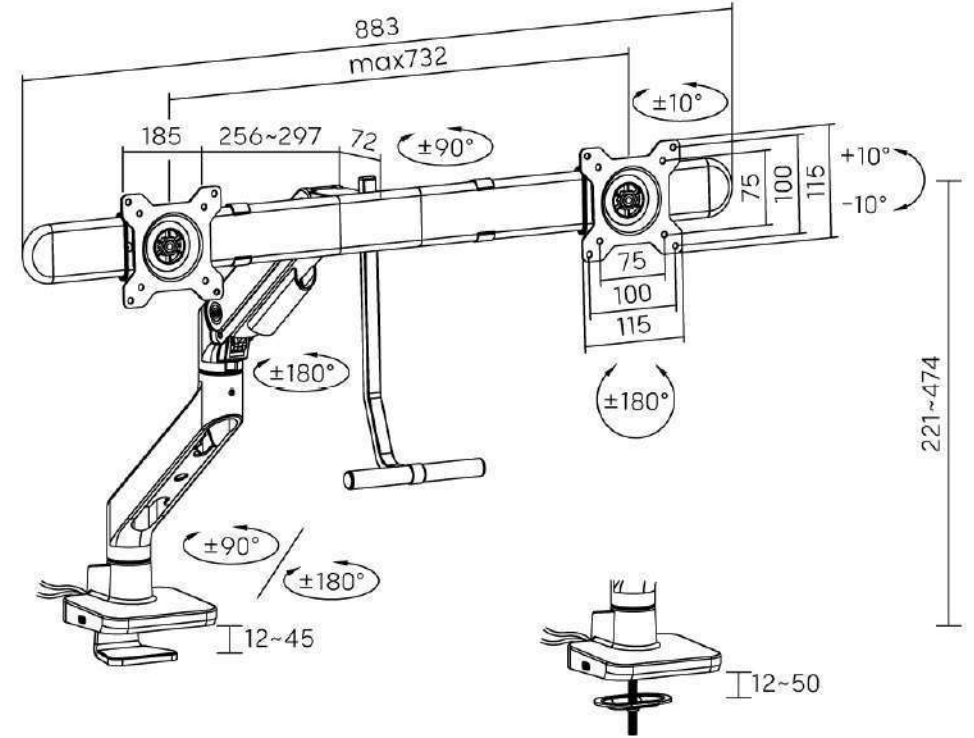

1 Quick-Release VESA Plate
allows easy installation and removal

2 Optimized Head Tilting Spring
ensures smoother tilting adjustment

3 Smart Base with USB-A 3.0 & USB-C Ports
for data transmission and charging
(for LDT81-C012UC, LDT81-C022UC, LDT81-C024UC)

4 Easy Topside Installation
no more crawling under desks

Sliding Rail
for seamless dual-screen positioning

Interactive Handle
for easy positioning monitors with one hand

GLIDE SERIES

Desk-Mounted Heavy-Duty Gas Spring Monitor Arms

Dimensions (mm)

GLD-012 For Single Monitor
GLD-012UC For Single Monitor with USB-A & USB-C Ports

GLD-022 For Dual Monitor
GLD-022UC For Dual Monitor with USB-A & USB-C Ports

GLD-024 For Dual Monitor
GLD-024UC For Dual Monitor with USB-A & USB-C Ports

GLD-024

Color:

| Item No. | GLD-012 / 012UC | GLD-022 / 022UC | GLD-024 / 024UC |
|------------------------------|--------------------------|--------------------------|--------------------------|
| Fit Screen Size | 17" - 49" | 17" - 32" | 17" - 35" |
| Weight Capacity (per screen) | 2~20kg (4.4lbs~44lbs) | 1~9kg (2.2lbs~19.8lbs) | 2~20kg (4.4lbs~44lbs) |
| Tilt Range | +50°~-20° | +10°~-10° | +50°~-20° |
| Swivel Range | +90°~-90° | +10°~-10° | +90°~-90° |
| Screen Rotation | +180°~-180° | +180°~-180° | +180°~-180° |
| Material | Steel, Aluminum, Plastic | Steel, Aluminum, Plastic | Steel, Aluminum, Plastic |