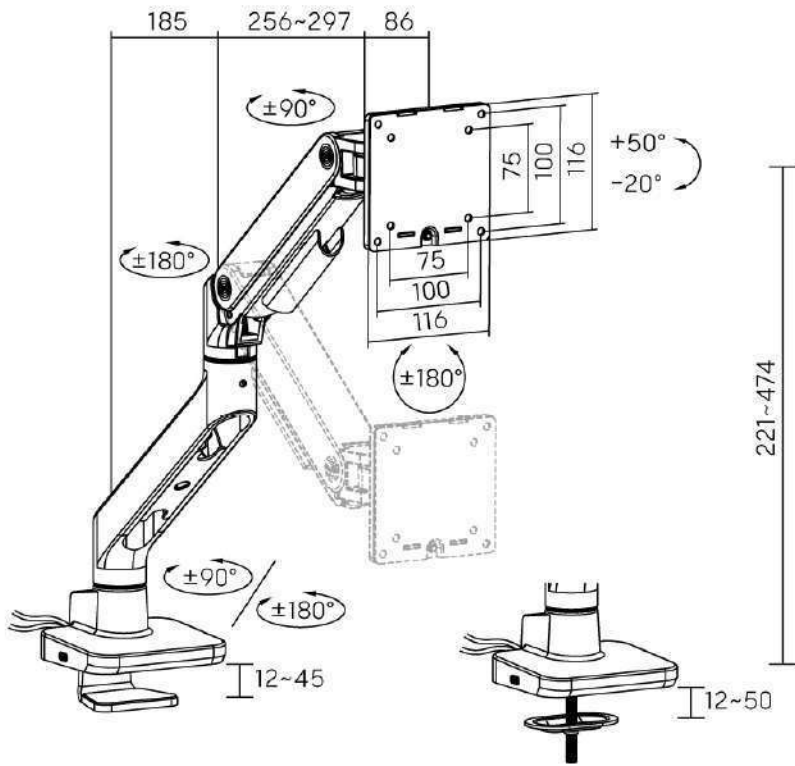

1 Quick-Release VESA Plate
allows easy installation and removal

2 Optimized Head Tilting Spring
ensures smoother tilting adjustment

3 Smart Base with USB-A 3.0 & USB-C Ports
for data transmission and charging
(for LDT81-C012UC, LDT81-C022UC, LDT81-C024UC)

4 Easy Topside Installation
no more crawling under desks

Sliding Rail
for seamless dual-screen positioning

Interactive Handle
for easy positioning monitors with one hand

GLIDE SERIES

Desk-Mounted Heavy-Duty Gas Spring Monitor Arms

Dimensions (mm)

GLD-012 For Single Monitor
GLD-012UC For Single Monitor with USB-A & USB-C Ports

GLD-022 For Dual Monitor
GLD-022UC For Dual Monitor with USB-A & USB-C Ports

GLD-024 For Dual Monitor
GLD-024UC For Dual Monitor with USB-A & USB-C Ports

GLD-024

Color:

| Item No. | GLD-012 / 012UC | GLD-022 / 022UC | GLD-024 / 024UC |
|------------------------------|--------------------------|--------------------------|--------------------------|
| Fit Screen Size | 17" - 49" | 17" - 32" | 17" - 35" |
| Weight Capacity (per screen) | 2~20kg (4.4lbs~44lbs) | 1~9kg (2.2lbs~19.8lbs) | 2~20kg (4.4lbs~44lbs) |
| Tilt Range | +50°~-20° | +10°~-10° | +50°~-20° |
| Swivel Range | +90°~-90° | +10°~-10° | +90°~-90° |
| Screen Rotation | +180°~-180° | +180°~-180° | +180°~-180° |
| Material | Steel, Aluminum, Plastic | Steel, Aluminum, Plastic | Steel, Aluminum, Plastic |