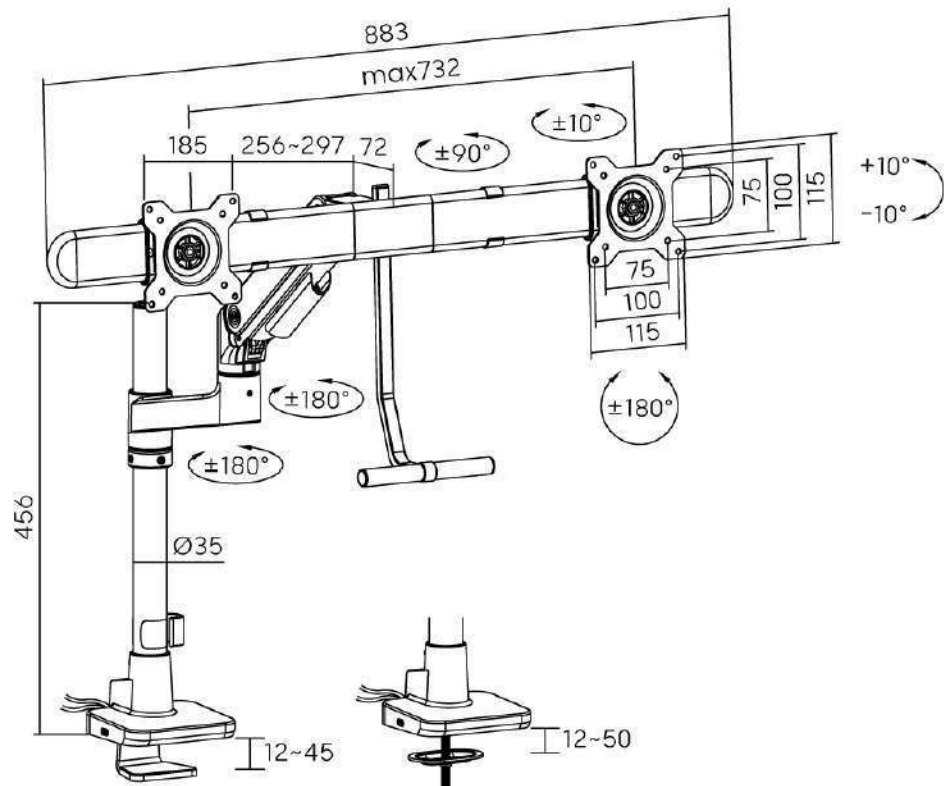

GLIDE SERIES

Pole-Mounted Heavy-Duty Gas Spring Monitor Arms

Dimensions (mm)

GLD-022P For Dual Monitor
GLD-022UCP For Dual Monitor with USB-A & USB-C Ports

GLD-024P For Dual Monitor
GLD-024UCP For Dual Monitor with USB-A & USB-C Ports