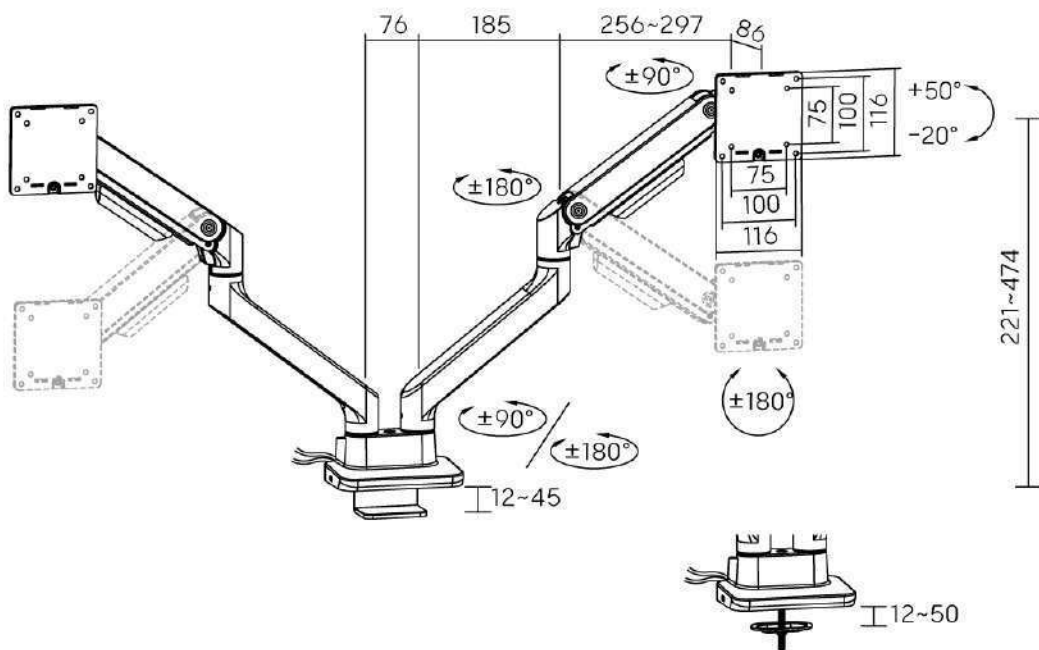

Dimensions (mm)

GLD-012 For Single Monitor
GLD-012UC For Single Monitor with USB-A & USB-C Ports

GLD-022 For Dual Monitor
GLD-022UC For Dual Monitor with USB-A & USB-C Ports

GLD-024 For Dual Monitor
GLD-024UC For Dual Monitor with USB-A & USB-C Ports

GLD-024

Color:

| Item No. | GLD-012 / 012UC | GLD-022 / 022UC | GLD-024 / 024UC |
|------------------------------|--------------------------|--------------------------|--------------------------|
| Fit Screen Size | 17" - 49" | 17" - 32" | 17" - 35" |
| Weight Capacity (per screen) | 2~20kg (4.4lbs~44lbs) | 1~9kg (2.2lbs~19.8lbs) | 2~20kg (4.4lbs~44lbs) |
| Tilt Range | +50°~-20° | +10°~-10° | +50°~-20° |
| Swivel Range | +90°~-90° | +10°~-10° | +90°~-90° |
| Screen Rotation | +180°~-180° | +180°~-180° | +180°~-180° |
| Material | Steel, Aluminum, Plastic | Steel, Aluminum, Plastic | Steel, Aluminum, Plastic |

Color:

| Item No. | GLD-022P / 022UCP | GLD-024P / 024UCP | GLD-024-ML / 024UCP-ML |
|------------------------------|--------------------------|--------------------------|--------------------------|
| Fit Screen Size | 17"-32" | 17"-49" | 17"-49" |
| Weight Capacity (per screen) | 1~9kg (2.2lbs~19.8lbs) | 2~20kg (4.4lbs~44lbs) | 2~20kg (4.4lbs~44lbs) |
| Laptop Weight Capacity | / | / | 9kg (19.8lbs) |
| Tilt Range | +10°~-10° | +50°~-20° | +50°~-20° |
| Swivel Range | +10°~-10° | +90°~-90° | +90°~-90° |
| Screen Rotation | +180°~-180° | +180°~-180° | +180°~-180° |
| Material | Steel, Aluminum, Plastic | Steel, Aluminum, Plastic | Steel, Aluminum, Plastic |