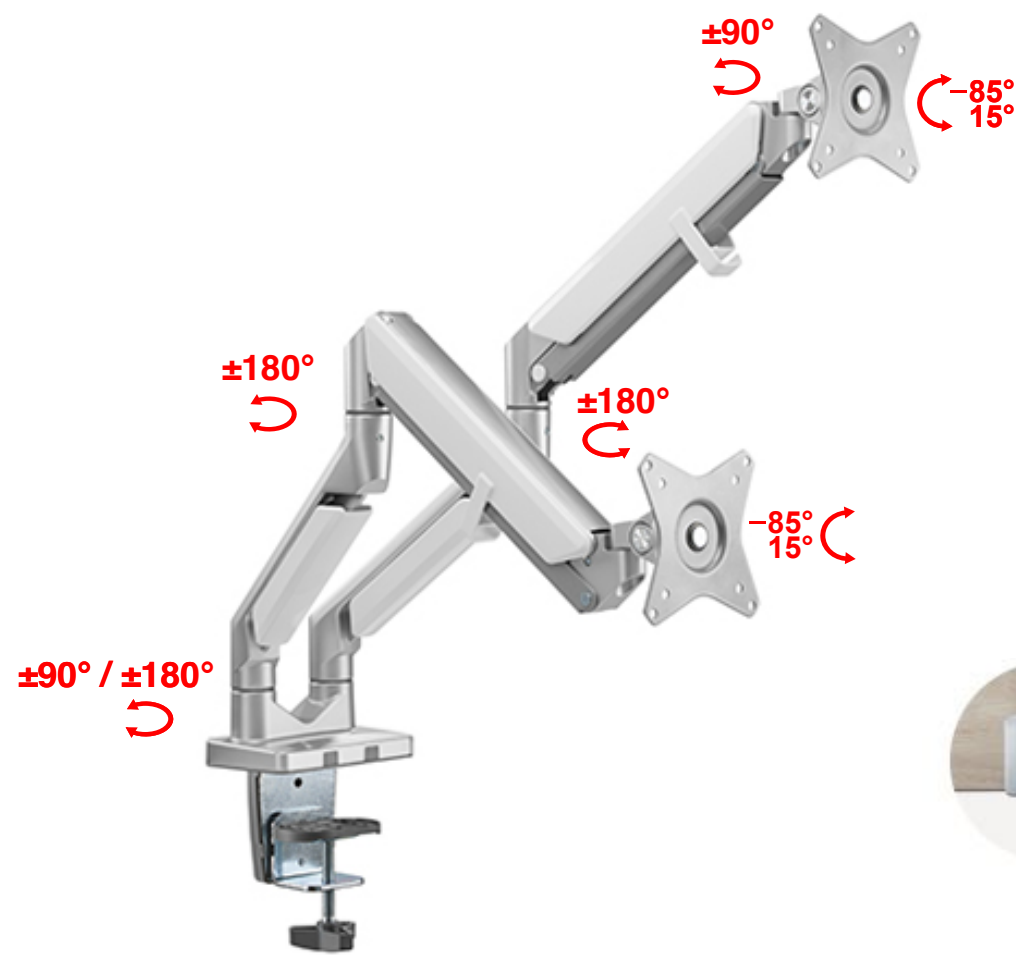

Built-in 180 Degree Rotation Stop
prevents interference with the wall or partitions

Built-in ±90° rotation lock	Self-adjust Spring Tension Mechanism	Compact Mode	Concealed Wiring

About

The PIVOT Gas Spring Monitor Arm moves the user into a new era of viewing comfort and positioning ease. The “Apple-like” aluminum finish pleases the eye while adding a soft yet modern touch to most any décor. PIVOT has ability to move monitors with little to no effort and the quality-tested internal gas spring mechanism firmly holds the monitor in place once in position. The unique side-by-side base arm design increases the possibilities to move the arms to include accommodating shared areas or to simultaneously position monitors in landscape and portrait in a nearly seamless arrangement. Finally, a built-in 180 degrees rotation stop prevents the arm from entering rear desk space, perfect for adjoining desks and cubicles. The PIVOT monitor arm is the perfect choice for users looking for solid performance and design.

- Detachable VESA Plate Design: enables easy installation
- Gas spring perfectly counterbalances the weight of your screen to help effortless adjustment for viewing comfort
- Built-in Spring Tension Mechanism: for perfect weight adjustments
- 180° Rotation Stop: prevents monitor arm from swinging into screens or walls
- Non-skid Silicone Pads: protect work surface from scratches or scuffs

Feather Touch Adjustment

ADJUST

Load Capacity: 2-9kg per arm

WEIGHT

Screen Sizes: 17"-32"

SCREEN SIZE

VESA: 75x75,100x100

VESA