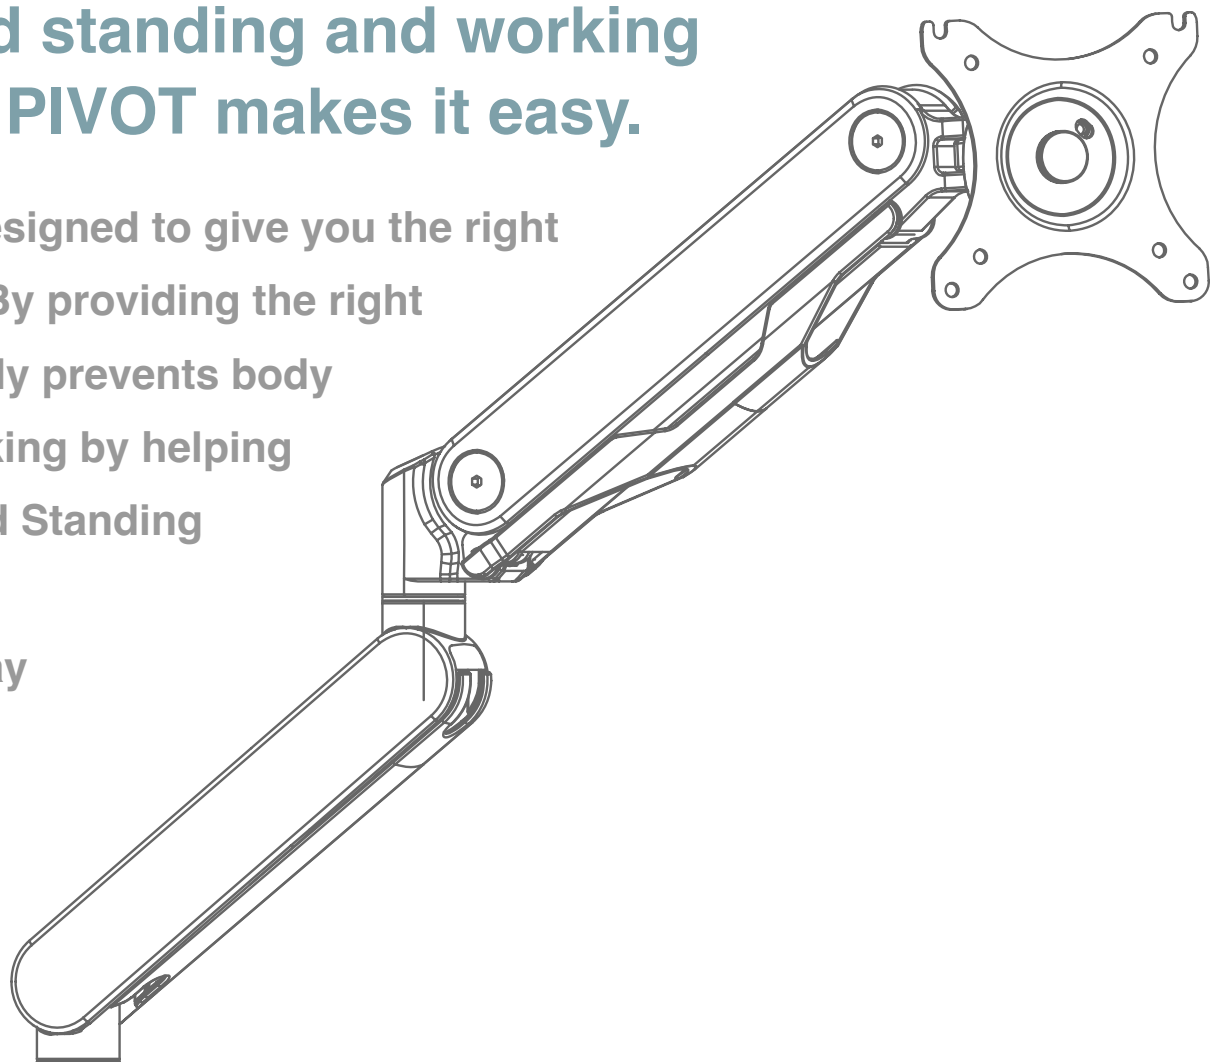

Improve Health

Increase Productivity

Health experts recommend standing and working 15-30 minutes every hour. PIVOT makes it easy.

The PIVOT Series of Monitor Arms is designed to give you the right ergonomic posture for all day working. By providing the right alignment and working height, it not only prevents body fatigue, but also promotes healthy working by helping you alternate easily between Sitting and Standing working postures.

Concealed Wire Management takes away messy wires and improves real estate on your work desk. This helps in focused working and increased productivity in a clutter-free environment.

improve health &
increase productivity
with better ergonomics