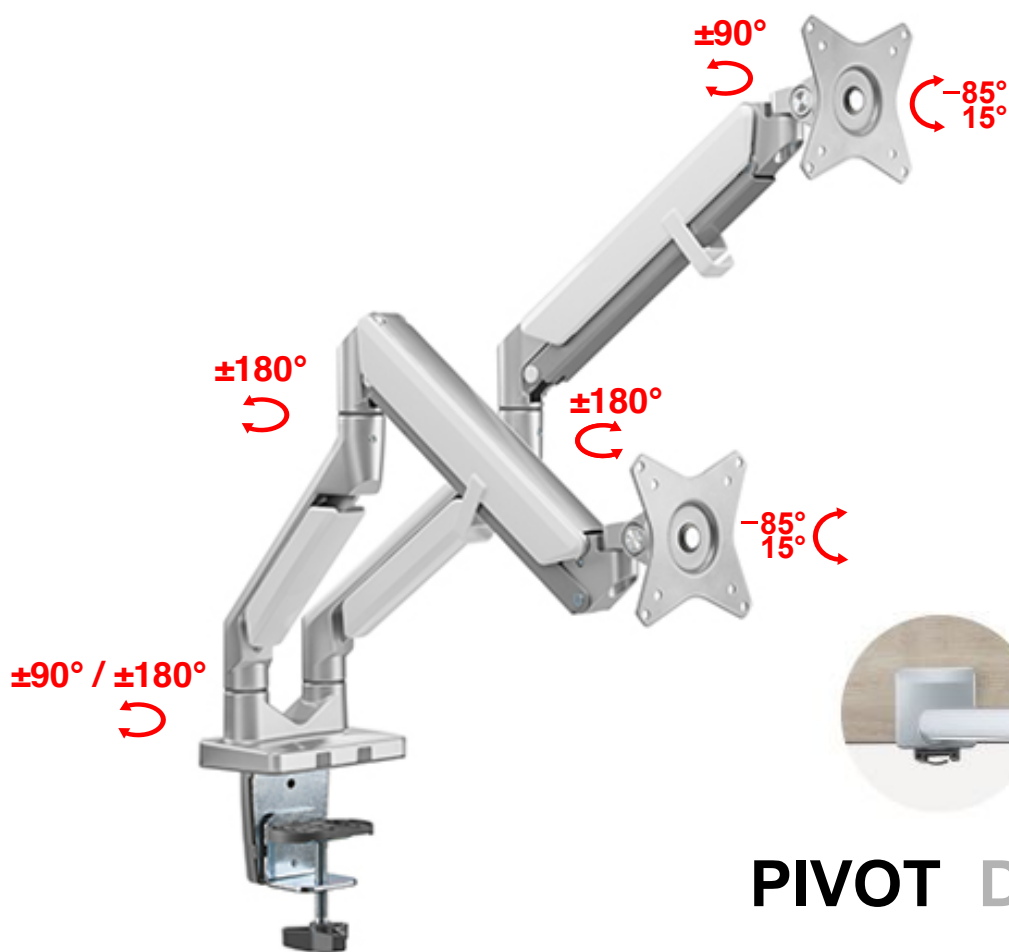

About

The PIVOT Gas Spring Monitor Arm moves the user into a new era of viewing comfort and positioning ease. The “Apple-like” aluminum finish pleases the eye while adding a soft yet modern touch to most any décor. PIVOT has ability to move monitors with little to no effort and the quality-tested internal gas spring mechanism firmly holds the monitor in place once in position. The unique side-by-side base arm design increases the possibilities to move the arms to include accommodating shared areas or to simultaneously position monitors in landscape and portrait in a nearly seamless arrangement. Finally, a built-in 180 degrees rotation stop prevents the arm from entering rear desk space, perfect for adjoining desks and cubicles. The PIVOT monitor arm is the perfect choice for users looking for solid performance and design.

- Detachable VESA Plate Design: enables easy installation
- Gas spring perfectly counterbalances the weight of your screen to help effortless adjustment for viewing comfort
- Built-in Spring Tension Mechanism: for perfect weight adjustments
- 180° Rotation Stop: prevents monitor arm from swinging into screens or walls
- Non-skid Silicone Pads: protect work surface from scratches or scuffs

Built-in 180 Degree Rotation Stop
prevents interference with the wall or partitions

PIVOT SINGLE ARM

Screen Size
17"-30"

VESA Compatible
75x75 100x100

VESA Compatible
2-8Kg

Swivel Range
+90 - -90

Screen Rotation
+180 - -180

Cable Management

Clamp & Grommet
Installation

Built-in 180 Degree Rotation Stop
prevents interference with the wall or partitions

PIVOT DUAL ARM

Seatmann.

NDR Towers, 3rd Floor, 5M-675/A,
OMBR Layout, 5th Main,
B-Channasandra, Bangalore-43.
www.seatmann.com
ramesh@seatmann.com
+91 9901710851