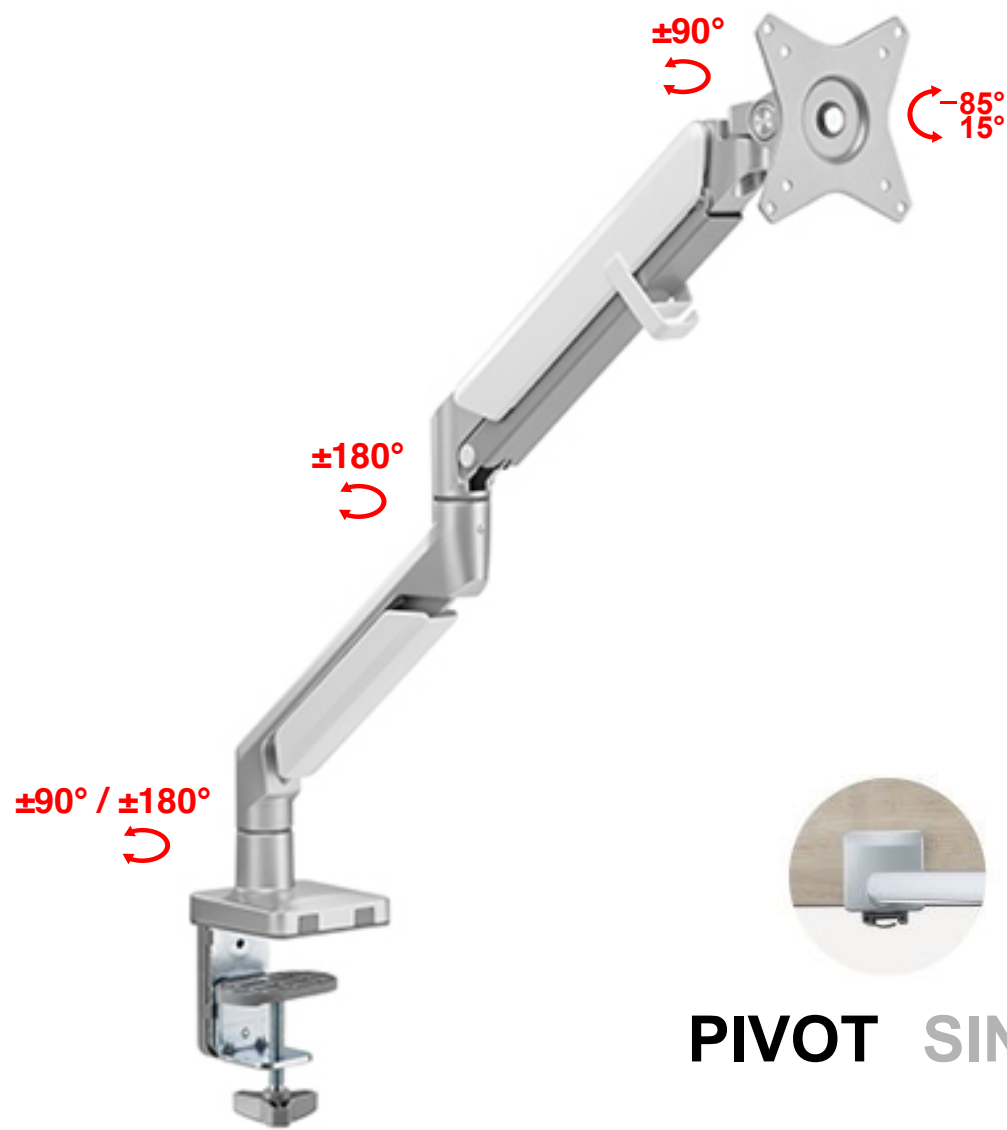

About

The PIVOT Gas Spring Monitor Arm moves the user into a new era of viewing comfort and positioning ease. The “Apple-like” aluminum finish pleases the eye while adding a soft yet modern touch to most any décor. PIVOT has ability to move monitors with little to no effort and the quality-tested internal gas spring mechanism firmly holds the monitor in place once in position. The unique side-by-side base arm design increases the possibilities to move the arms to include accommodating shared areas or to simultaneously position monitors in landscape and portrait in a nearly seamless arrangement. Finally, a built-in 180 degrees rotation stop prevents the arm from entering rear desk space, perfect for adjoining desks and cubicles. The PIVOT monitor arm is the perfect choice for users looking for solid performance and design.

- Detachable VESA Plate Design: enables easy installation
- Gas spring perfectly counterbalances the weight of your screen to help effortless adjustment for viewing comfort
- Built-in Spring Tension Mechanism: for perfect weight adjustments
- 180° Rotation Stop: prevents monitor arm from swinging into screens or walls
- Non-skid Silicone Pads: protect work surface from scratches or scuffs

Feather Touch Adjustment

ADJUST

Load Capacity: 2-9kg per arm

WEIGHT

Screen Sizes: 17"-32"

SCREEN SIZE

VESA: 75x75,100x100

VESA

Built-in 180 Degree Rotation Stop
prevents interference with the wall or partitions

PIVOT SINGLE ARM

Screen Size
17"-30"

VESA Compatible
75x75 100x100

VESA Compatible
2-8Kg

Swivel Range
+90 - -90

Screen Rotation
+180 - -180